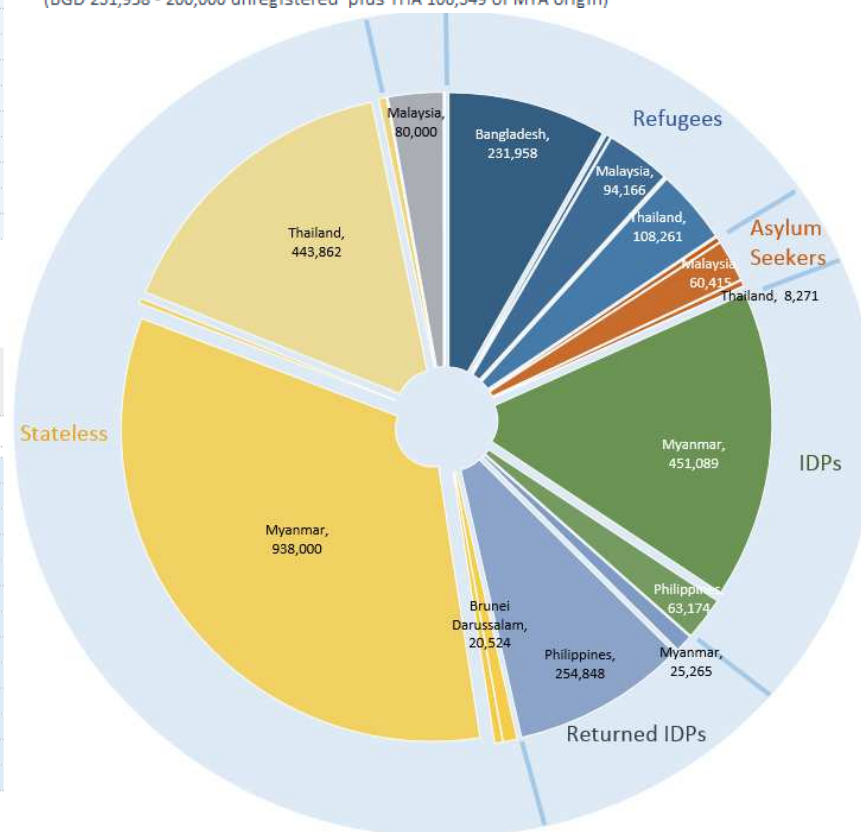

Persons of Concern in Countries covered by the Bureau for Asia and the Pacific - 2015

Source: ASR 2015 and Global Trends 2015

	Refugees+Refugees like	Asylum-seekers	Refugee returnees	Internally displaced persons (IDPs)	Returned IDPs	Stateless persons	Others of concern	Grand Total
13 Countries	440,696	76,521	3	514,263	280,113	1,432,213	80,710	2,824,519
Bangladesh	231,958							231,958
Brunei Darussalam						20,524		20,524
Cambodia	76	27	1				197	301
Indonesia	5,957	7,591						13,548
Laos								-
Malaysia	94,166	60,415				11,689	80,000	246,270
Mongolia	9	6						15
Myanmar		1	2	451,089	25,265	938,000		1,414,357
Philippines	269	210		63,174	254,848	7,138	68	325,707
Singapore							1	1
Thailand	108,261	8,271				443,862	438	560,832
Timor Leste							6	6
Viet Nam						11,000		11,000

2015 key numbers

Persons of Concern in 13 countries combined: **2,824,519 (2.8 million)**
Refugees (refugees + asylum seekers): **517,217**
of whom, in camp situations*: **138,307 (27%)**
in urban situations: **378,910 (73%)**

* (BGD 231,958 - 200,000 unregistered plus THA 106,349 of MYA origin)